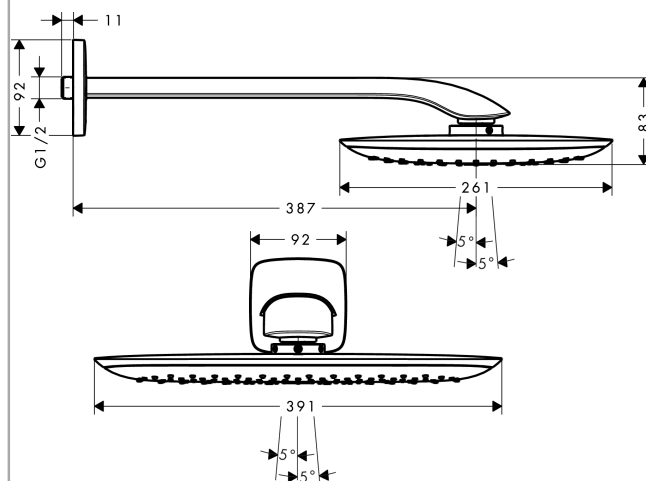

PuraVida

PuraVida 400 Air 1jet overhead shower with shower arm 390 mm

Surfaces: **chrome** Article Number: **27437000**

Description

product features

- shower head size: 390 x 260 mm
- shower arm length: 390 mm
- spray type: RainAir (rain spray enriched with air)
- flow rate RainAir spray (at 0.3 MPa): 21 l/min
- spray disc surface in two variants: chrome or white
- material spray disc: metal
- installation type: wall

Optional Accessoires

- Thermostatic mixer for concealed installation with shut-off/ diverter valve (#15771XXX)

Technology

Design awards

Product image

Scale drawing