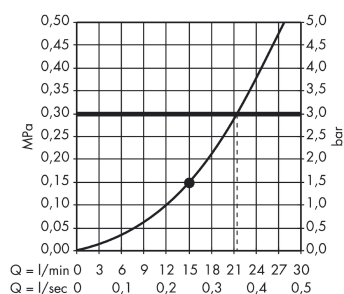

Flowchart

The consumption was measured in combination with the appropriate fittings (thermostat/mixer/ in-wall valve) to reflect actual application in practice.